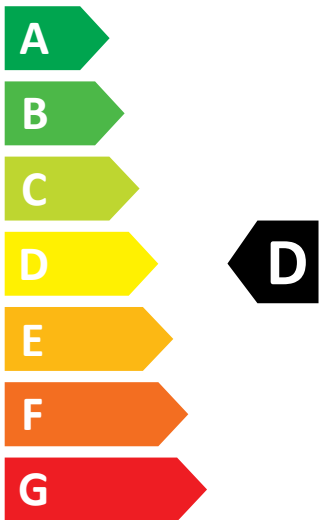

# ENERG

WHIRLPOOL

BI WDWG 861485 EU

307 kWh / 100

55 kWh / 100

6,0 kg

8,0 kg

65 L