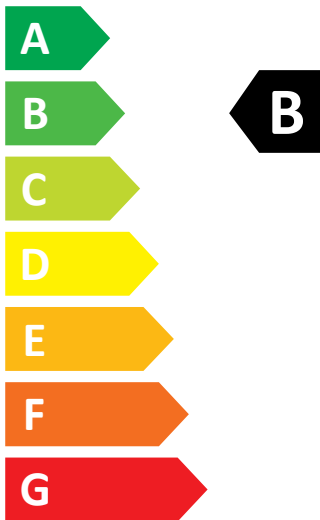

# ENERG

WHIRLPOOL

BI WDWG 861485 EU

307 kWh / 100

55 kWh / 100

6,0 kg

8,0 kg

65 L